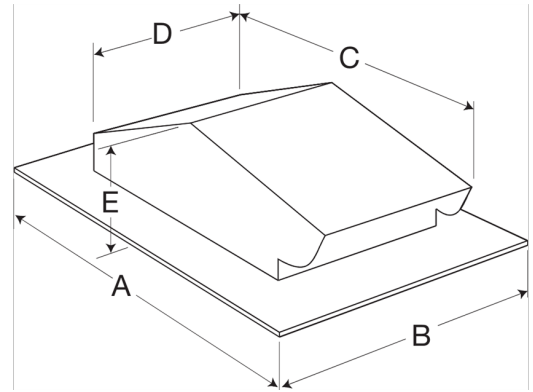

Pitched Roof Cap, Model RJ-6x9, For Models SP/CSP

Pitched roof cap discharge accessory constructed of steel with black enamel finish. Includes integral flashing flash, built-in birdscreen and damper.

Certifications

Performance Characteristics

No Fan Curve Available.

Construction Features

Includes	Birdscreen
Includes	Flashing flange
Includes	Damper