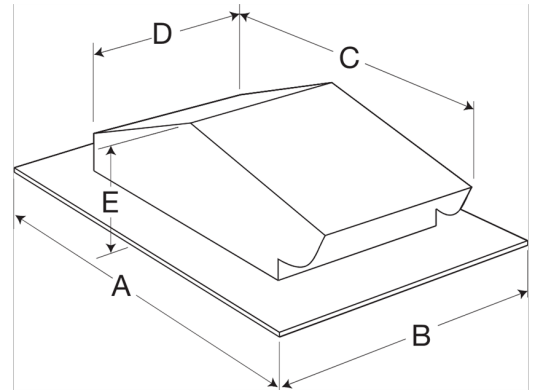

Pitched Roof Cap, Model RJ-6x9, For Models SP/CSP

Pitched roof cap discharge accessory constructed of steel with black enamel finish. Includes integral flashing flash, built-in birdscreen and damper.

Certifications

Performance Characteristics

No Fan Curve Available.

Construction Features

Includes	Birdscreen
Includes	Damper
Includes	Flashing flange