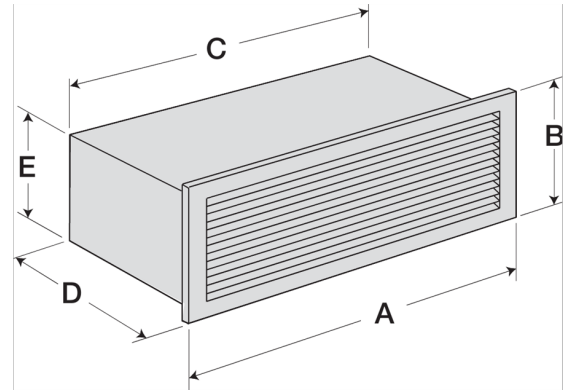

Wall Louvered Discharge, Model WL-18x6, For Models SP/CSP

Wall louvered discharge with anodized aluminum grille designed for exterior applications. Units feature built-in damper to eliminate backdrafts.

Certifications

Performance Characteristics

No Fan Curve Available.