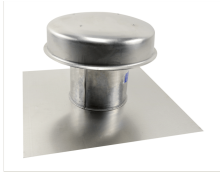

Flat Roof Cap, Model RFC-7, with Flashing Flange, For Models SP/CSP

Model RFC-7 roof cap accessory includes weather-tight aluminum construction with an integral birdscreen and built-in flashing flange.