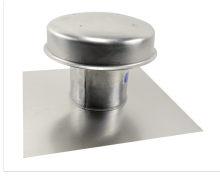

## Flat Roof Cap, Model RFC-7, with Flashing Flange, For Models SP/CSP

Model RFC-7 roof cap accessory includes weather-tight aluminum construction with an integral birdscreen and built-in flashing flange.