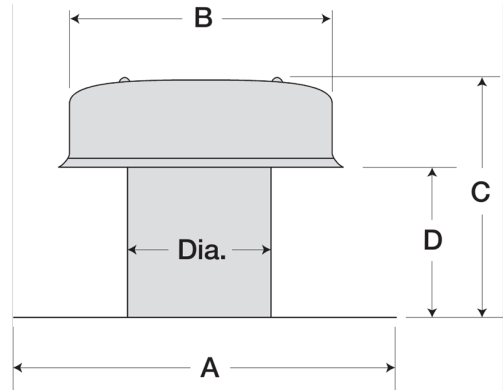

Flat Roof Cap, Model RFC-7, with Flashing Flange, For Models SP/CSP

Model RFC-7 roof cap accessory includes weather-tight aluminum construction with an integral birdscreen and built-in flashing flange.

Certifications

Performance Characteristics

No Fan Curve Available.