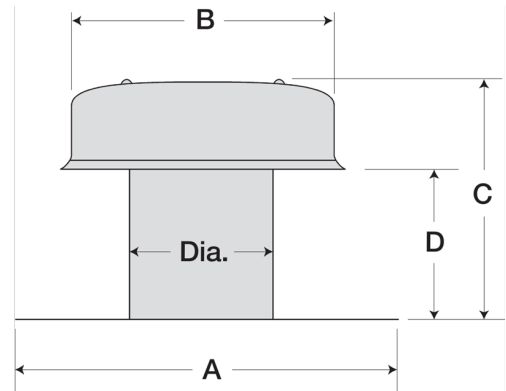

Flat Roof Cap, Model RFC-7, with Flashing Flange, For Models SP/CSP

Model RFC-7 roof cap accessory includes weather-tight aluminum construction with an integral birdscreen and built-in flashing flange.

Certifications

Performance Characteristics

No Fan Curve Available.