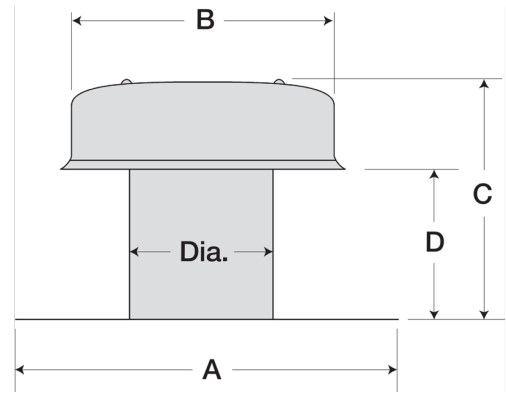

Flat Roof Cap, Model RFC-7, with Flashing Flange, For Models SP/CSP

Model RFC-7 roof cap accessory includes weather-tight aluminum construction with an integral birdscreen and built-in flashing flange.

Certifications

Performance Characteristics

No Fan Curve Available.