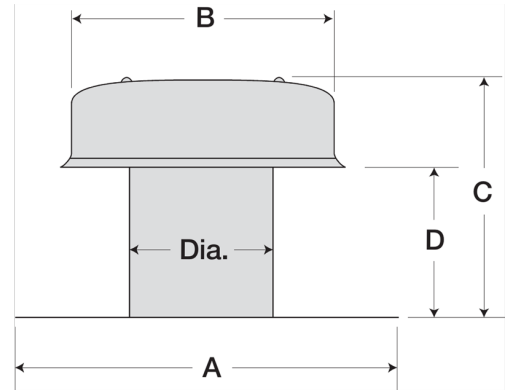

Flat Roof Cap, Model RFC-7, with Flashing Flange, For Models SP/CSP

Model RFC-7 roof cap accessory includes weather-tight aluminum construction with an integral birdscreen and built-in flashing flange.

Certifications

Performance Characteristics

No Fan Curve Available.