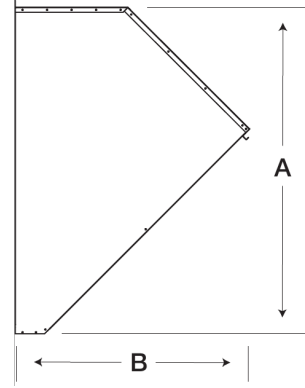

Weatherhood Kit, For 10 In Sidewall Prop Fan, 45° turn down

Weatherhoods shield wall openings and dampers from rain and snow. Weatherhoods are shipped unassembled in kit form for field assembly. Construction is of galvanized steel with wire mesh birdscreen.

Certifications

Performance Characteristics

No Fan Curve Available.

Construction Features

Turn Down Angle	45°