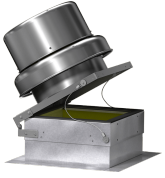

Hinge Curb Kit with Cables, For use with Model GB 240, Product # 853436

Hinge kit allows the fan to hinge at the base of the curb cap for access to the wheel and ductwork for inspection and cleaning.

Certifications