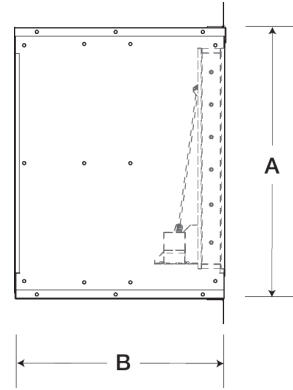

Wall Housing, For 24 In Sidewall Prop Fan

Wall housings are the safest, most efficient and sturdy platform for mounting sidewall propeller fans and their optional accessories. They are designed to reduce installation time and provide maximum installation flexibility.

Certifications

Performance Characteristics

No Fan Curve Available.