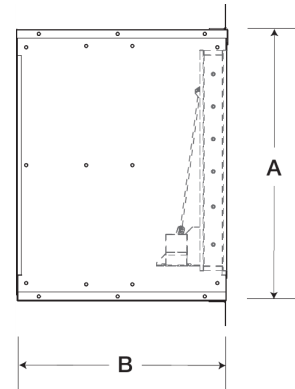

Wall Housing, For 24 In Sidewall Prop Fan

Wall housings are the safest, most efficient and sturdy platform for mounting sidewall propeller fans and their optional accessories. They are designed to reduce installation time and provide maximum installation flexibility.

Certifications

Performance Characteristics

No Fan Curve Available.