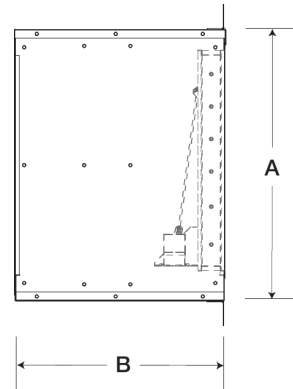

Wall Housing, For 24 In Sidewall Prop Fan

Wall housings are the safest, most efficient and sturdy platform for mounting sidewall propeller fans and their optional accessories. They are designed to reduce installation time and provide maximum installation flexibility.

Certifications

Performance Characteristics

No Fan Curve Available.