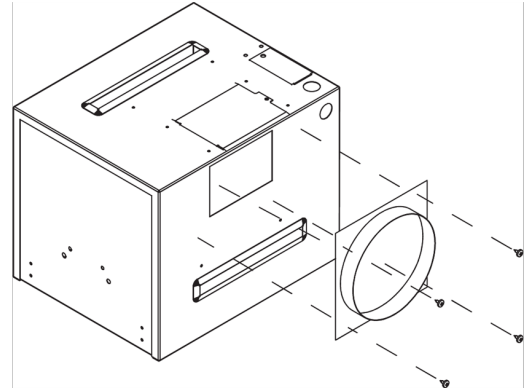

Round Duct Connector, Model RDC-8, 8 In Dia, For Models SP/CSP

Model RDC-8, round duct connector replaces the standard square discharge duct connector and damper. Constructed of galvanized steel.

Certifications

Performance Characteristics

No Fan Curve Available.