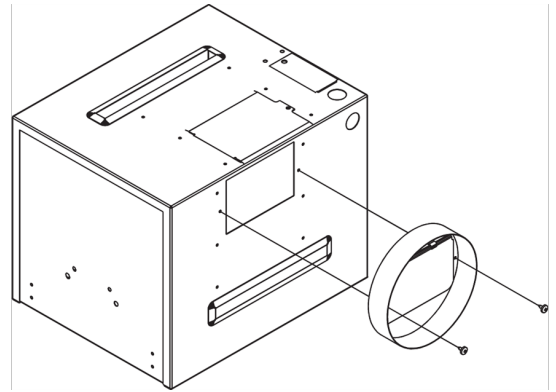

Round Duct Connector, Model RDC-6, 6 In Dia, For Models SP/CSP

The round duct connector replaces the standard square discharge duct connector and damper. Constructed of polypropylene, Model RDC-6 includes an integral damper.

Certifications

Performance Characteristics

No Fan Curve Available.