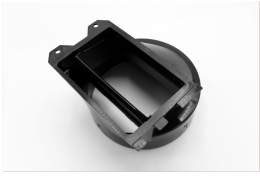

## Round Duct Connector, Model RDC-6, 6 In Dia, For Models SP/CSP

The round duct connector replaces the standard square discharge duct connector and damper. Constructed of polypropylene, Model RDC-6 includes an integral damper.